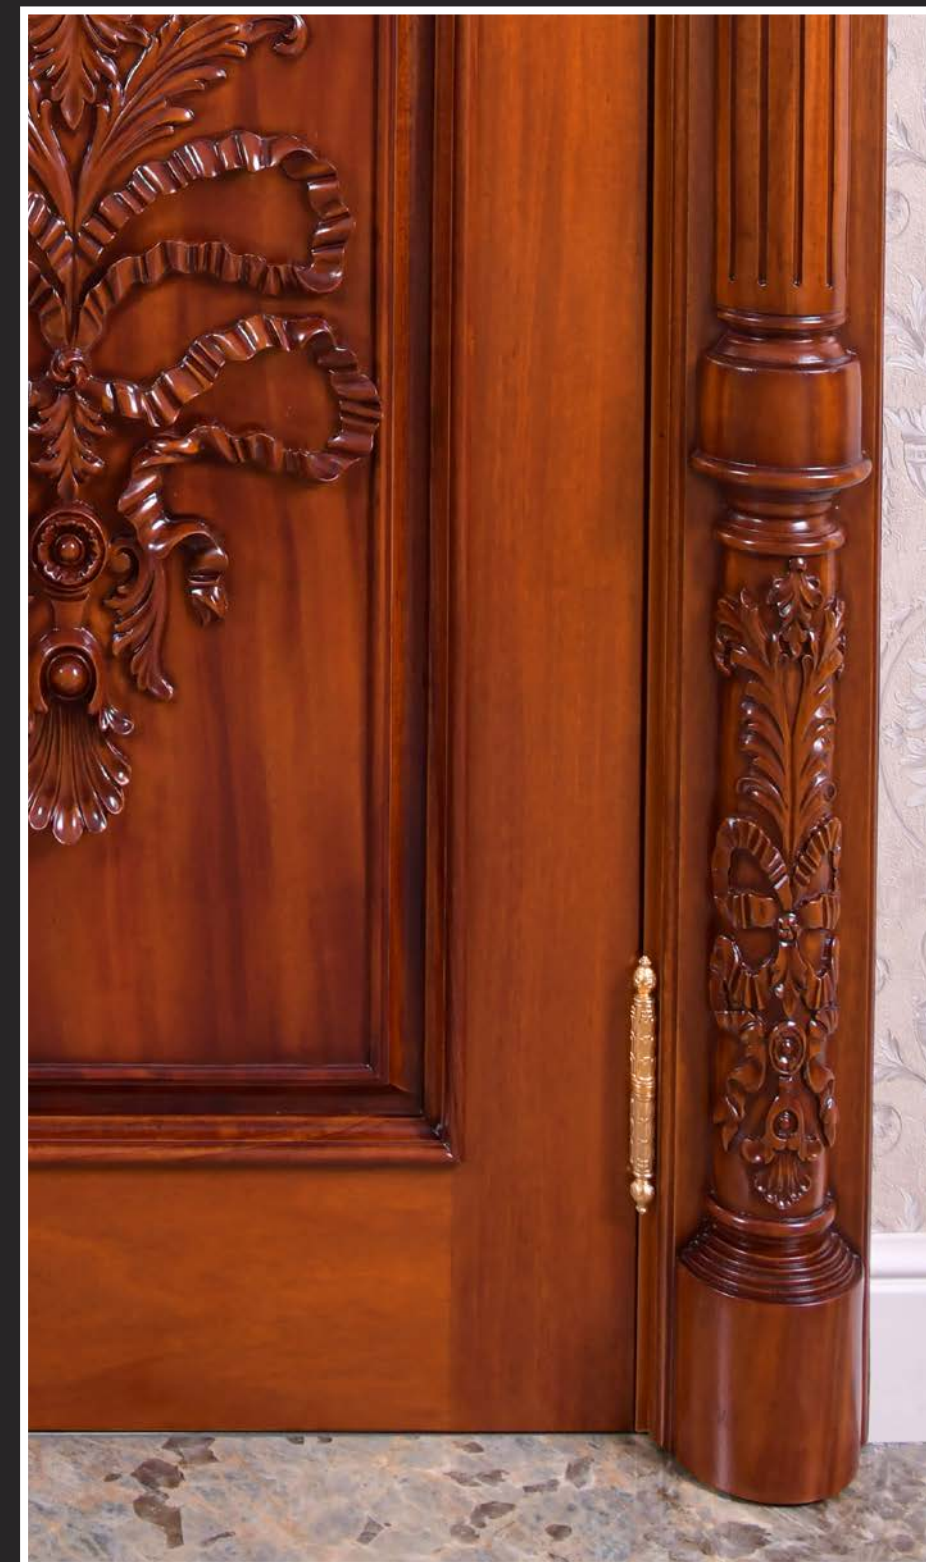

art. 350180

Princess

W. 80 x H. 210 cm

Thickness: 45 mm

Including:

- Frame
- Exterior Architrave (Carved)
- Interior Architrave (Simple)
- Doors Handle & Hinges
- Locks & Keys