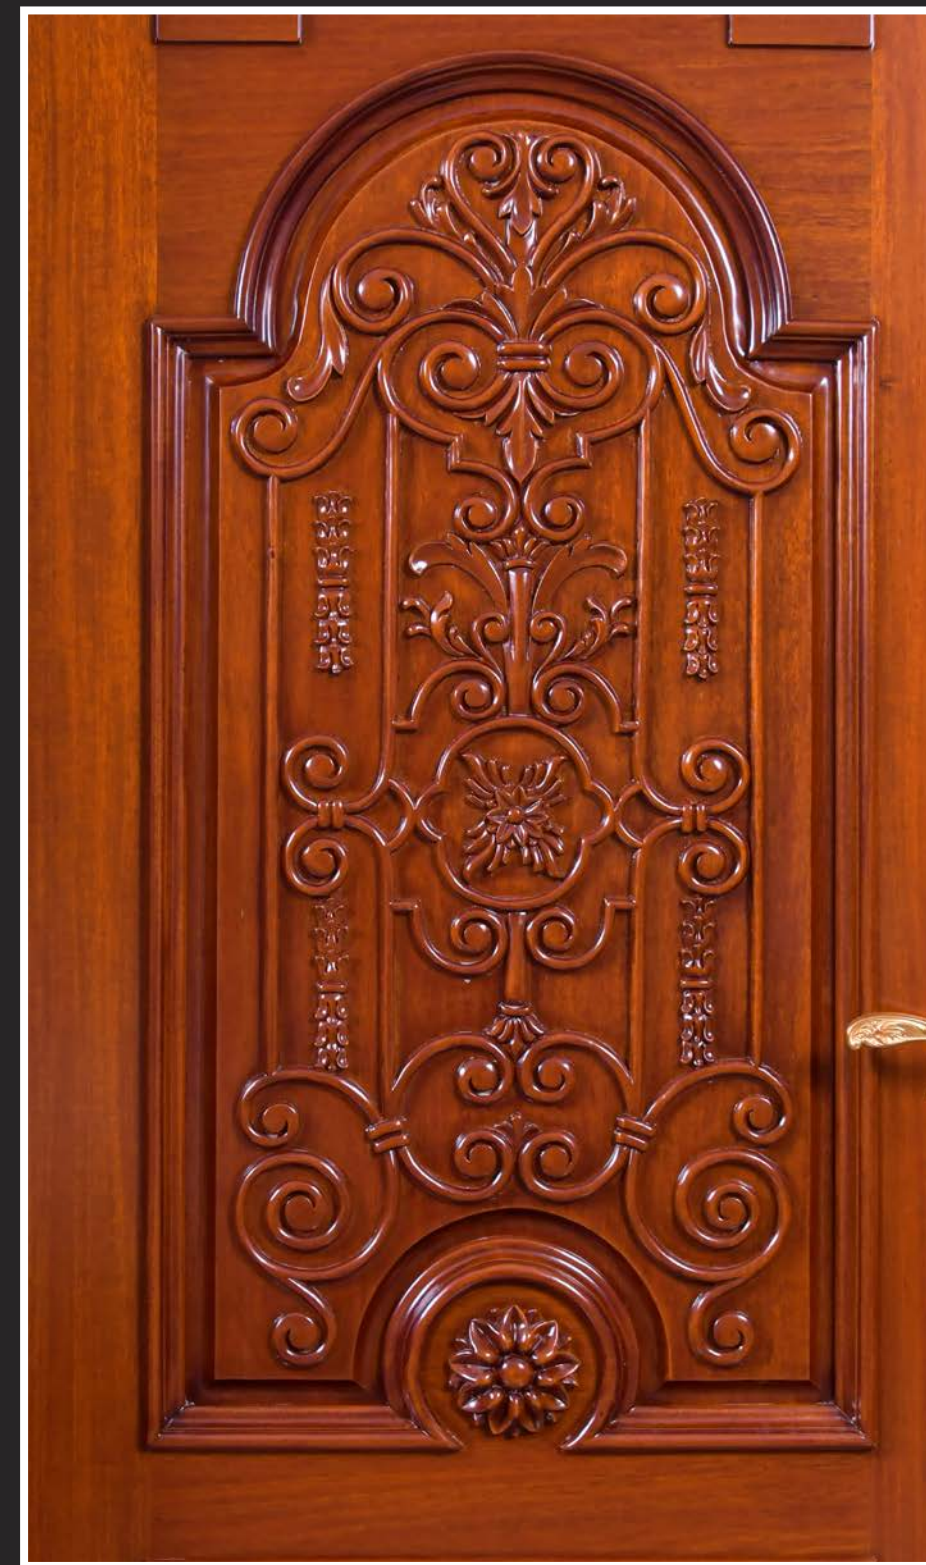

art. 350480

Italy

W. 80 x H. 210 cm

Thickness: 45 mm

Including:

- Frame
- Exterior Architrave (Carved)
- Interior Architrave (Simple)
- Doors Handle & Hinges
- Locks & Keys