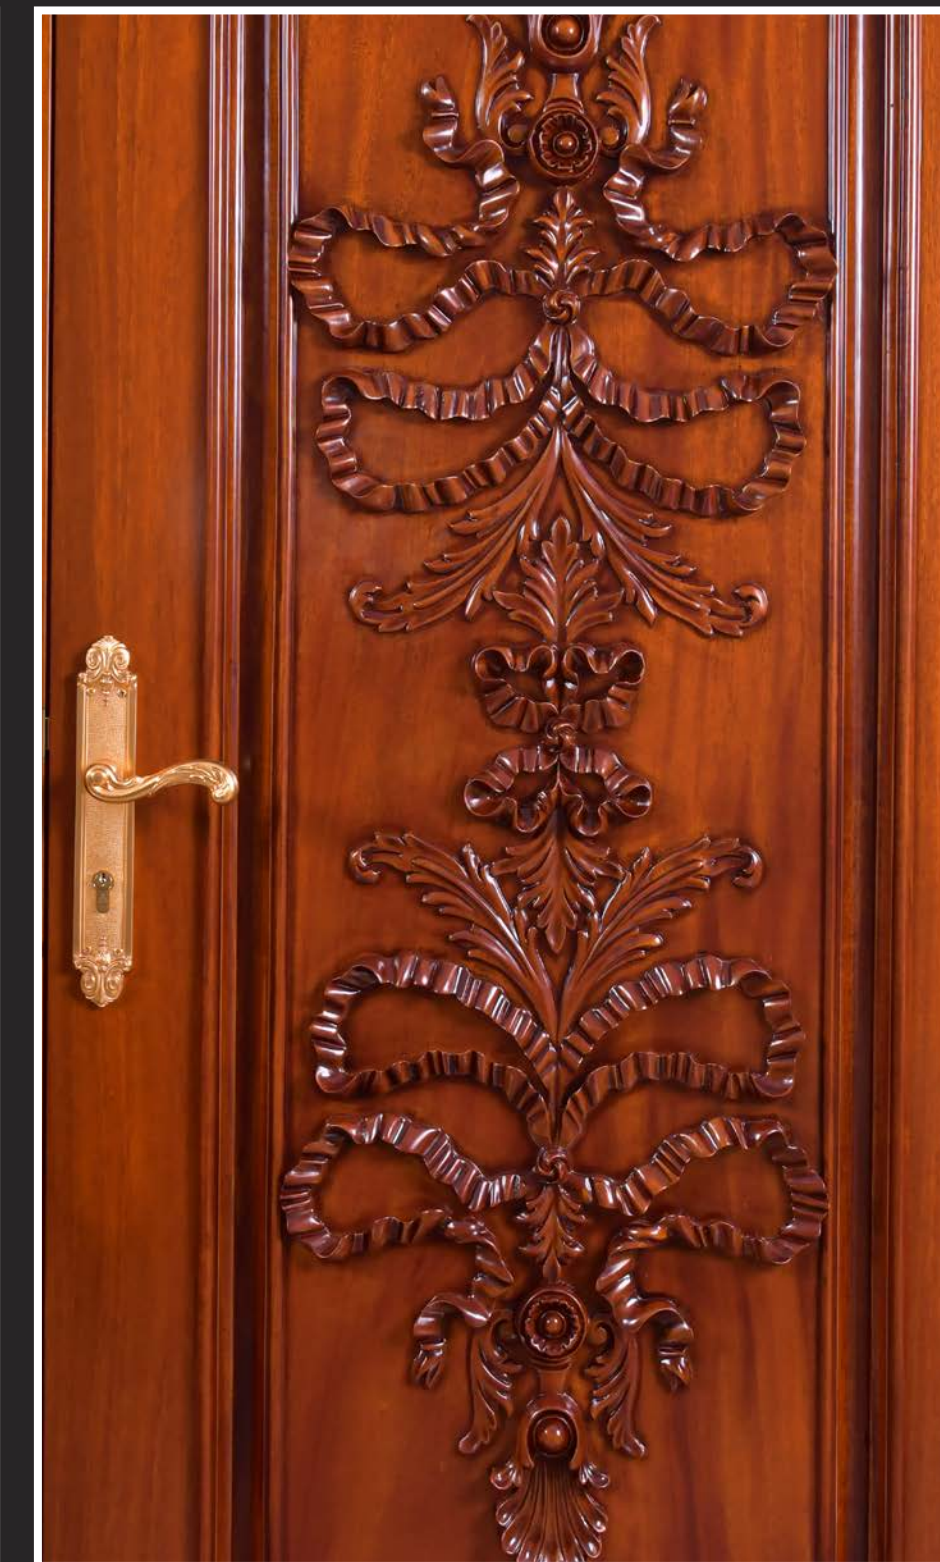

art. 350180

Princess

W. 80 x H. 210 cm

Thickness: 45 mm

Including:

- Frame
- Exterior Architrave (Carved)
- Interior Architrave (Simple)
- Doors Handle & Hinges
- Locks & Keys