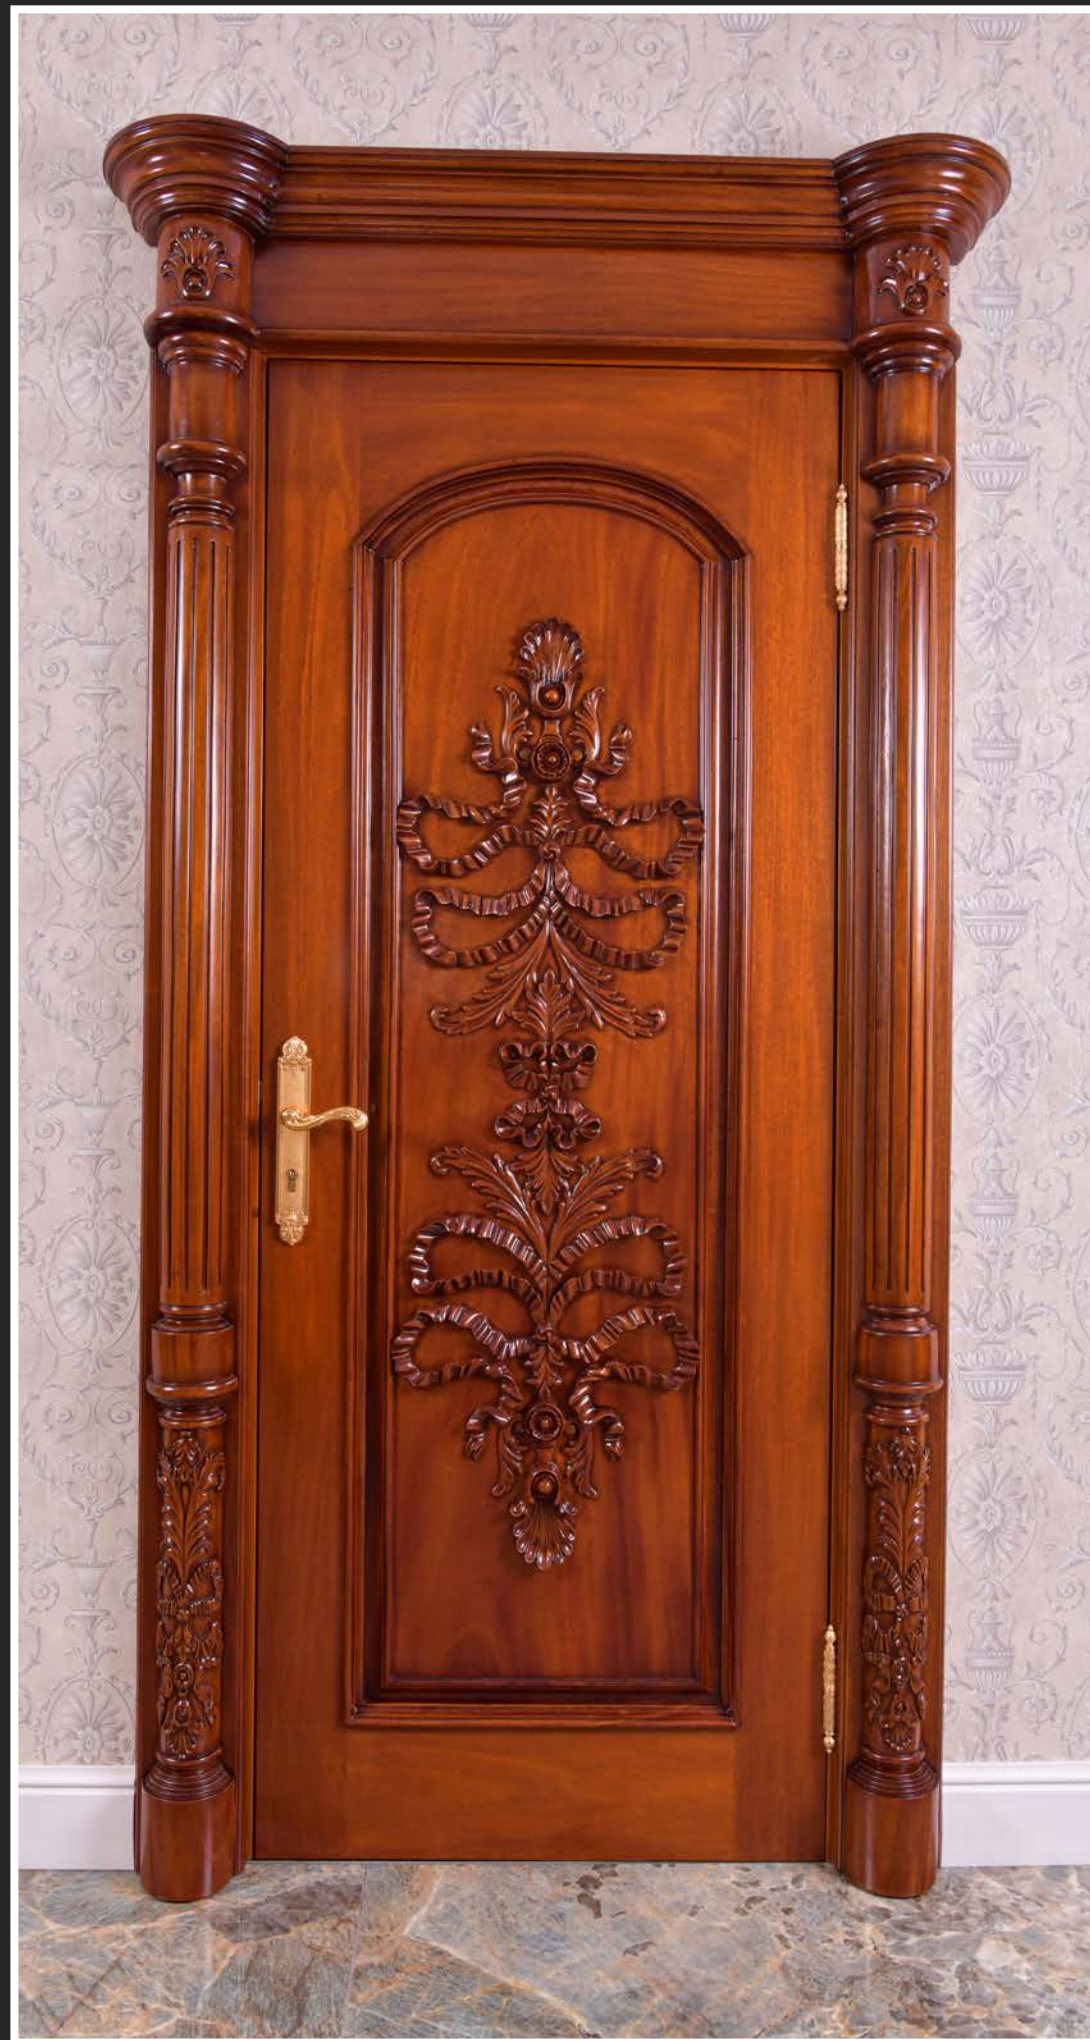

Elegante

W. 80 x H. 210 cm

Thickness: 45 mm

Including:

- Frame
- Exterior Architrave (Carved)
- Interior Architrave (Simple)
- Doors Handle & Hinges
- Locks & Keys

*art. 350180*

Princess

W. 80 x H. 210 cm