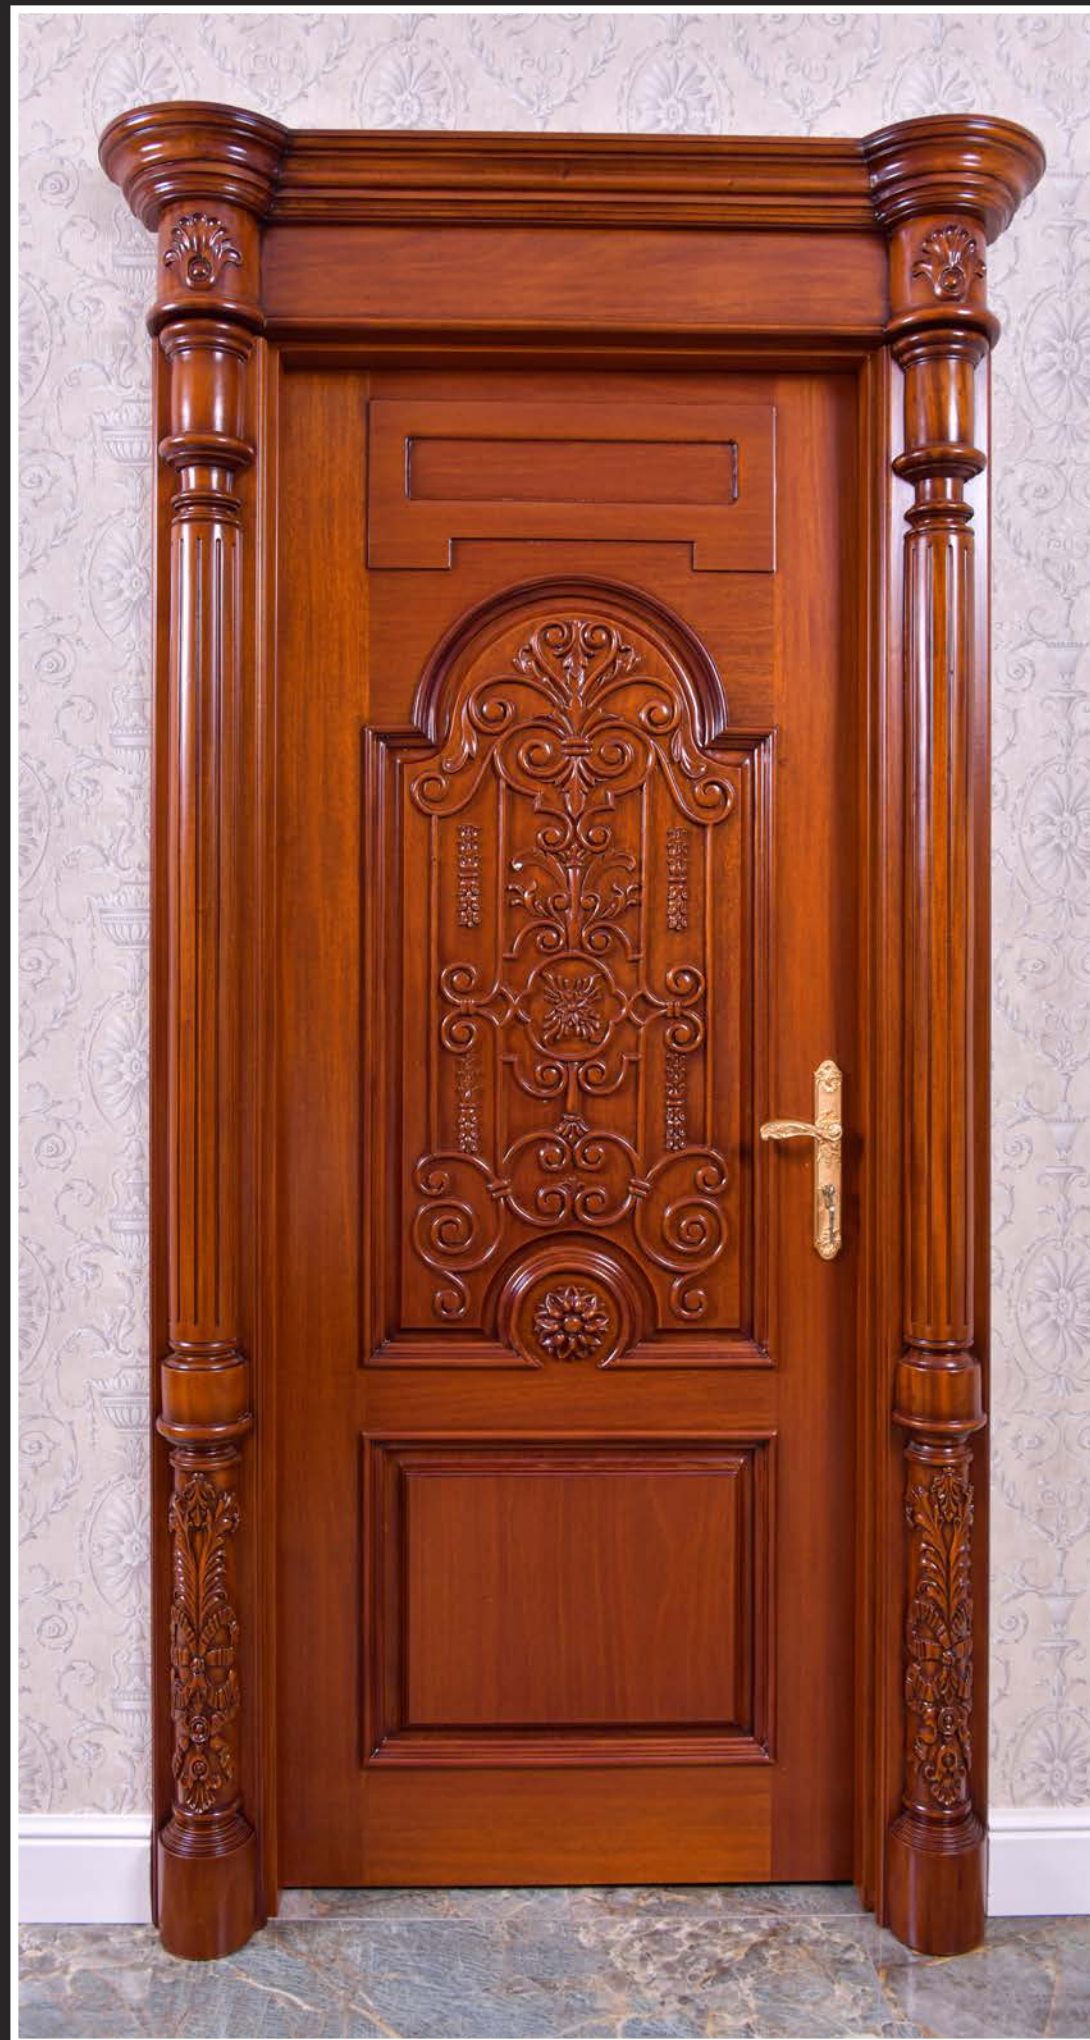

art. 350480

Italy

W. 80 x H. 210 cm

Thickness: 45 mm

Including:

- Frame
- Exterior Architrave (Carved)
- Interior Architrave (Simple)
- Doors Handle & Hinges
- Locks & Keys