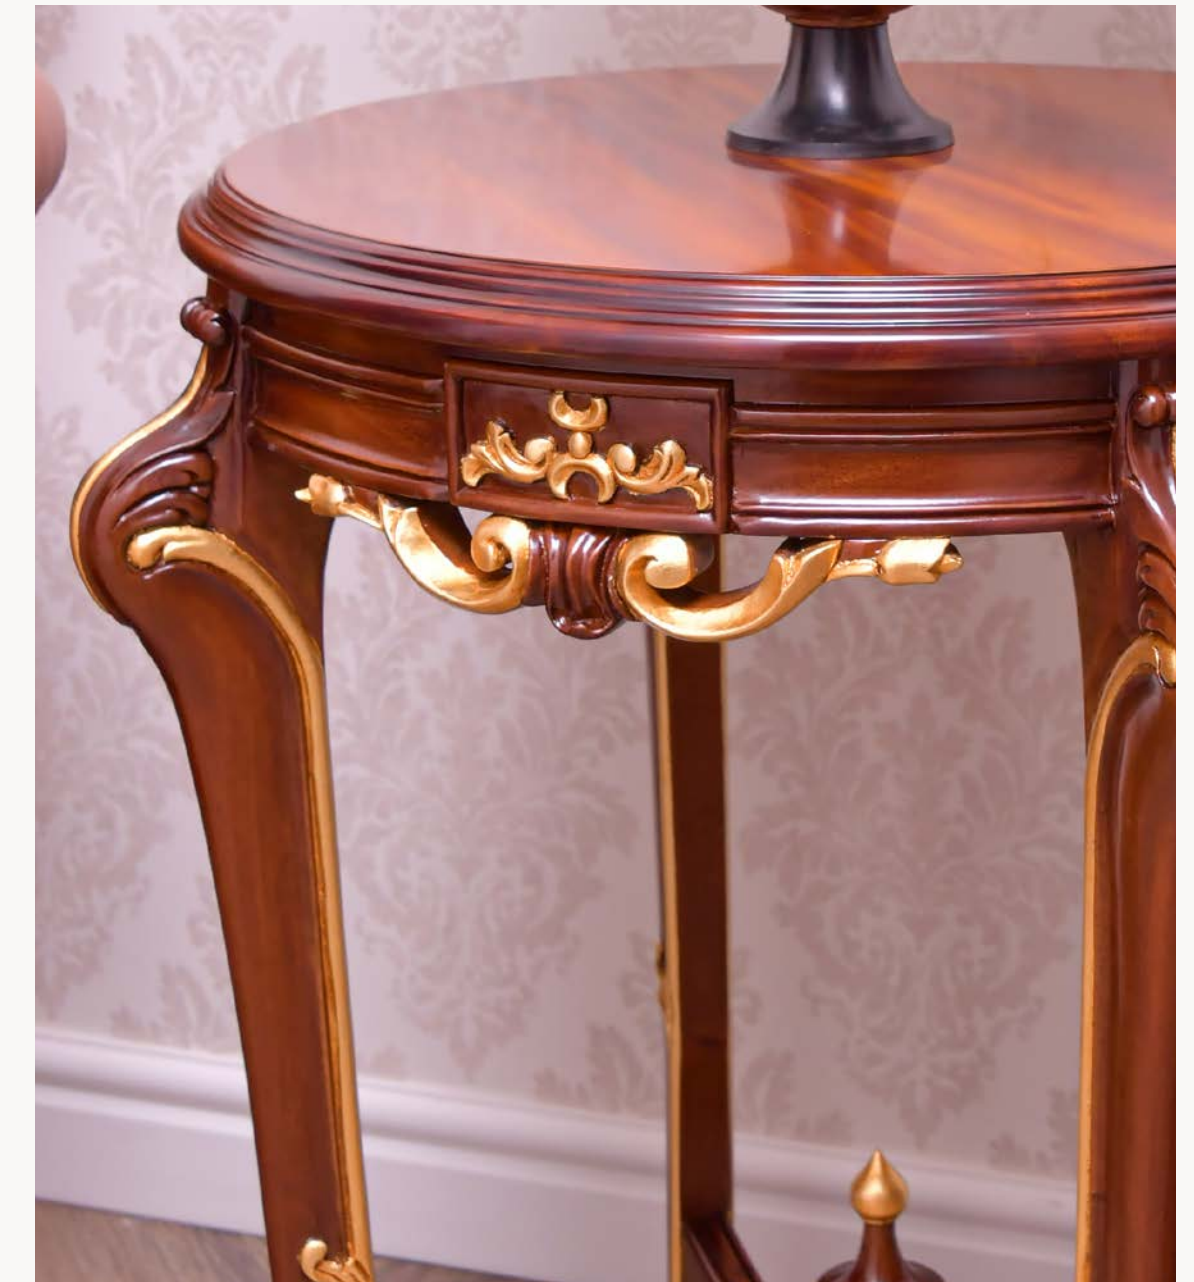

Side Table Marco II

Elevate the sophistication of your home with the enduring allure of our "Marco" side table. Crafted with meticulous care, this stunning piece of furniture flawlessly combines timeless elegance with practical versatility.

art. 130570
MARCO SIDE TABLE
Ø. 66 x H. 70 cm