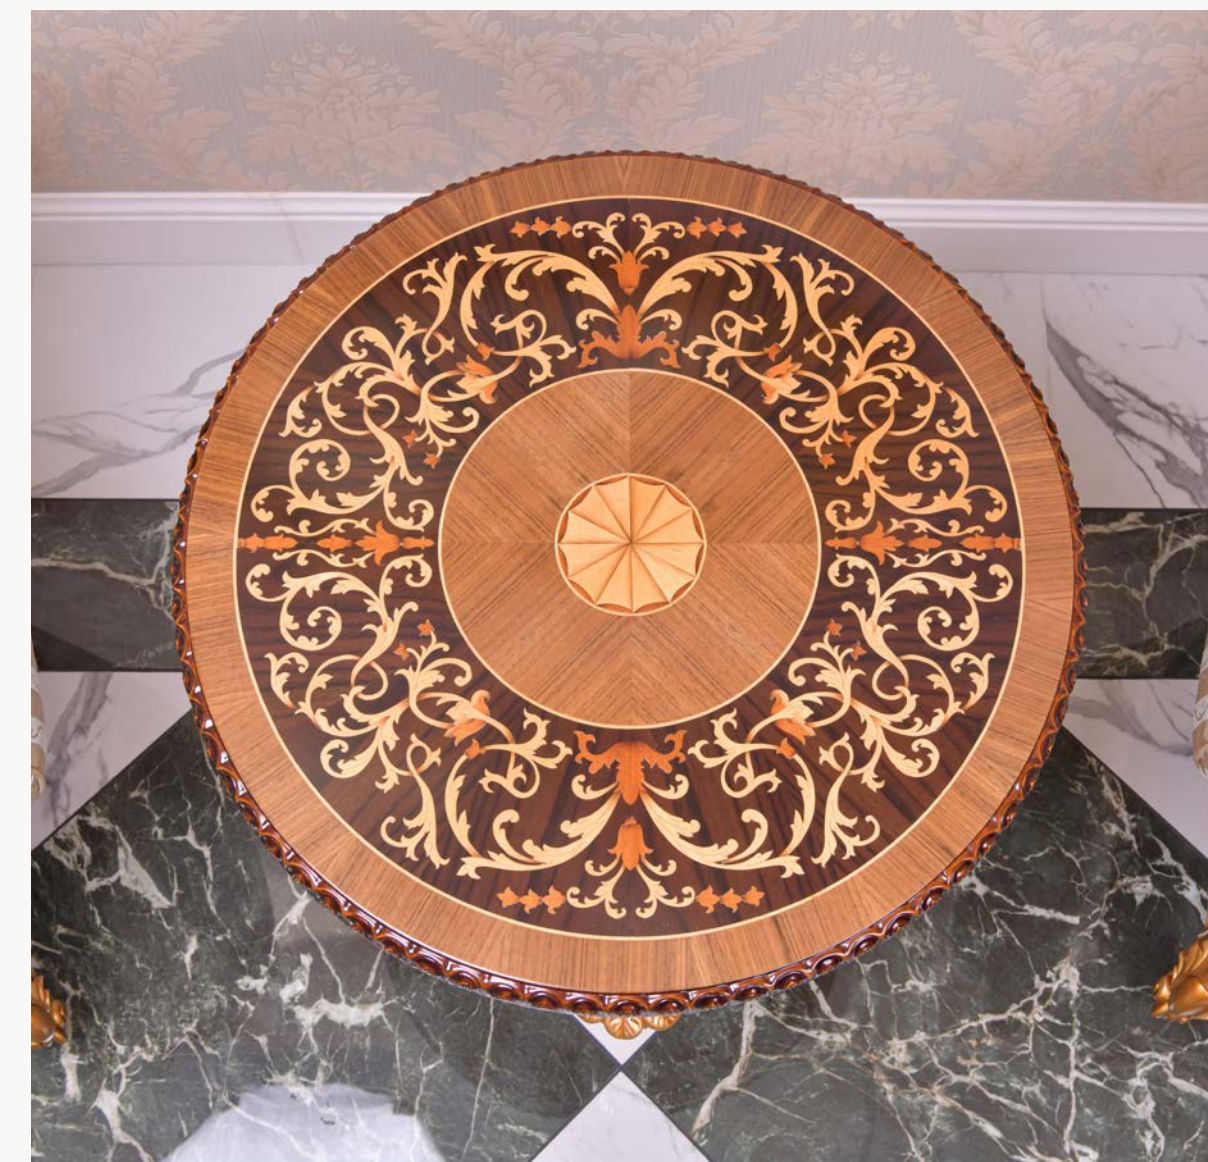

Side Table Pigna

Designed to be versatile and practical, this side table effortlessly integrates into any space. Its compact size allows it to fit snugly next to your favorite armchair, providing a convenient surface to place your cup of coffee, a book, or other essentials. The sturdy construction ensures stability, while the smooth finish allows for easy maintenance and cleaning.