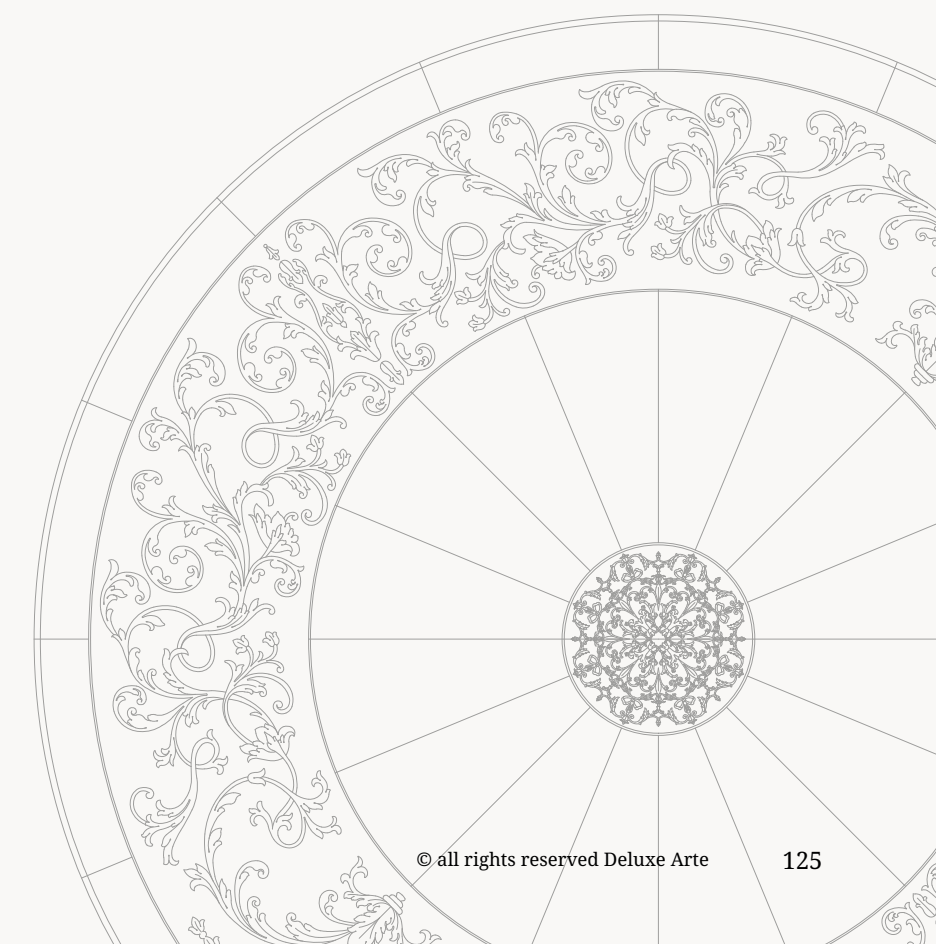

For added versatility, you have the option to include a glass rotating tray, allowing you to conveniently access and serve dishes during meals. This innovative feature enhances the practicality of the table, making it a perfect choice for both everyday dining and special occasions.

art. 149815
FELCE TABLE
Ø. 150 x H. 78 cm

art. 149818
FELCE TABLE
Ø. 180 x H. 78 cm

art. 149820
FELCE TABLE
Ø. 200 x H. 78 cm